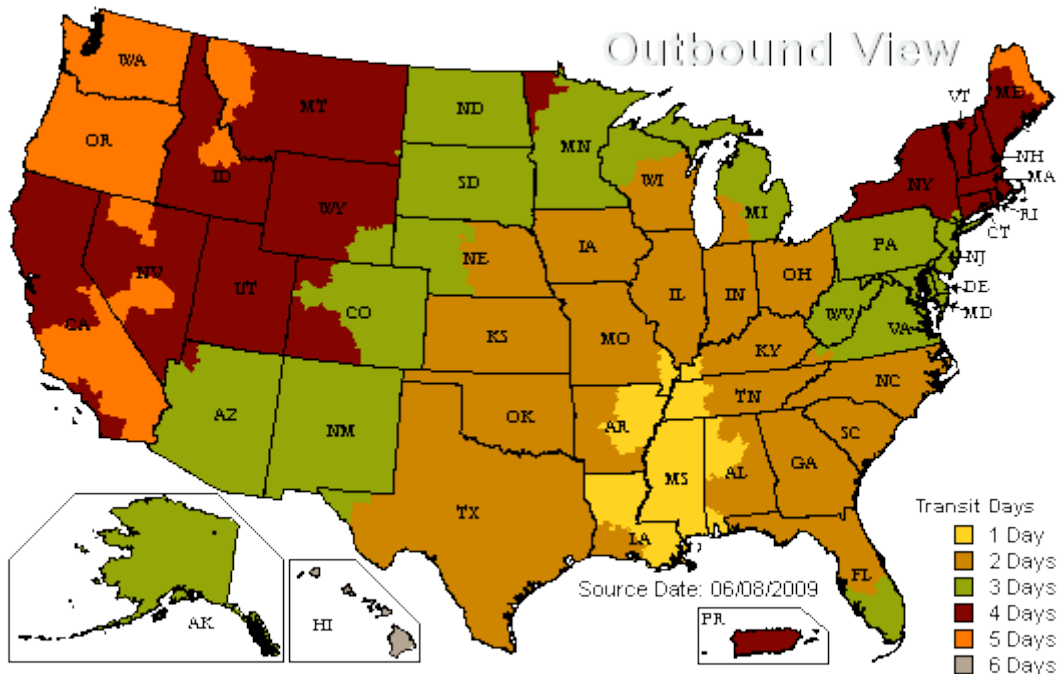

U.S. Ground Map Results

Business days in transit from: CORINTH, MS 38834

Service Map colors may vary due to differences in hardware and software. This map is a general representation of UPS Ground transit times. For service availability and to calculate the delivery time for a package shipped between a specific origin and destination worldwide, select **Calculate Time & Cost** in the **Shipping** tab.