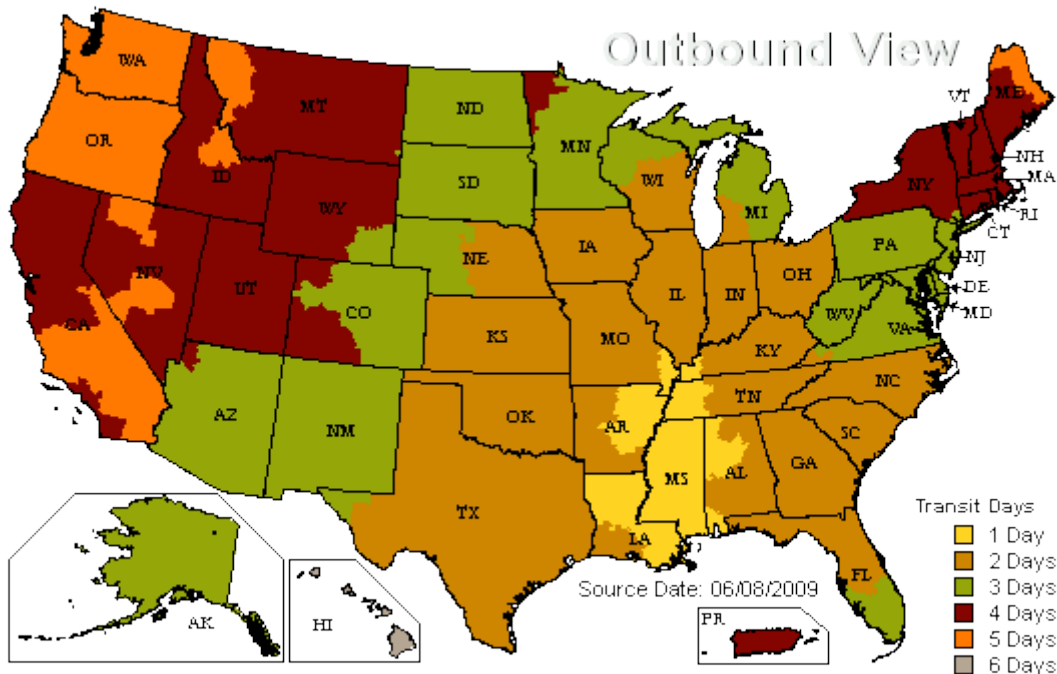

U.S. Ground Map Results

Business days in transit from: CORINTH, MS 38834

Service Map colors may vary due to differences in hardware and software. This map is a general representation of UPS Ground transit times. For service availability and to calculate the delivery time for a package shipped between a specific origin and destination worldwide, select **Calculate Time & Cost** in the **Shipping** tab.